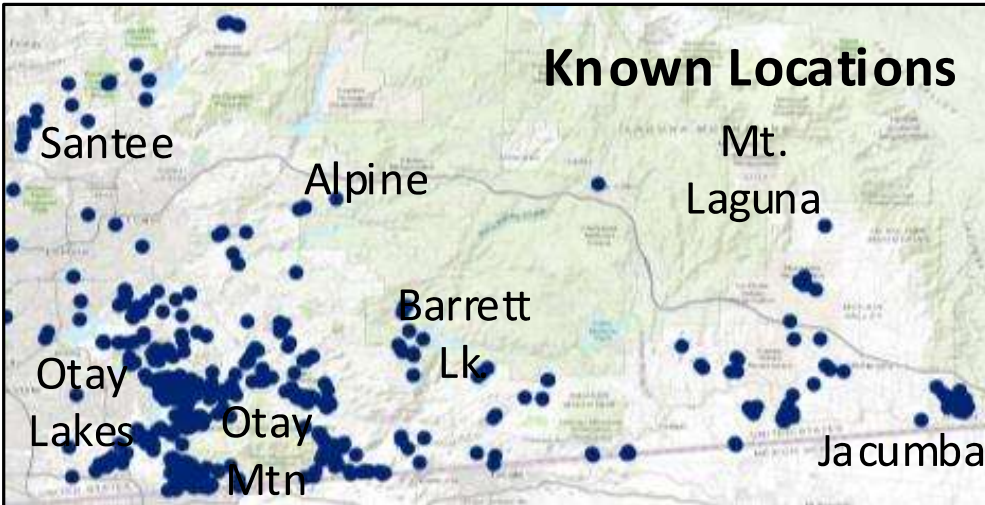

Endangered Species:

Quino checkerspot butterfly

Consult with READ

Adult

Larva

Known Locations

Description: A small (~1") orange, white and black butterfly. Larvae are up to 1", black, with orange spikes on their back.

Habitat: Patchy, open scrublands with several meters between shrubs. Often (not always) associated with soil crusts and clay soils. Found on rounded ridges and hilltops, gently rolling hills, & valley bottoms. During fire season Quino is dormant but present as larva.